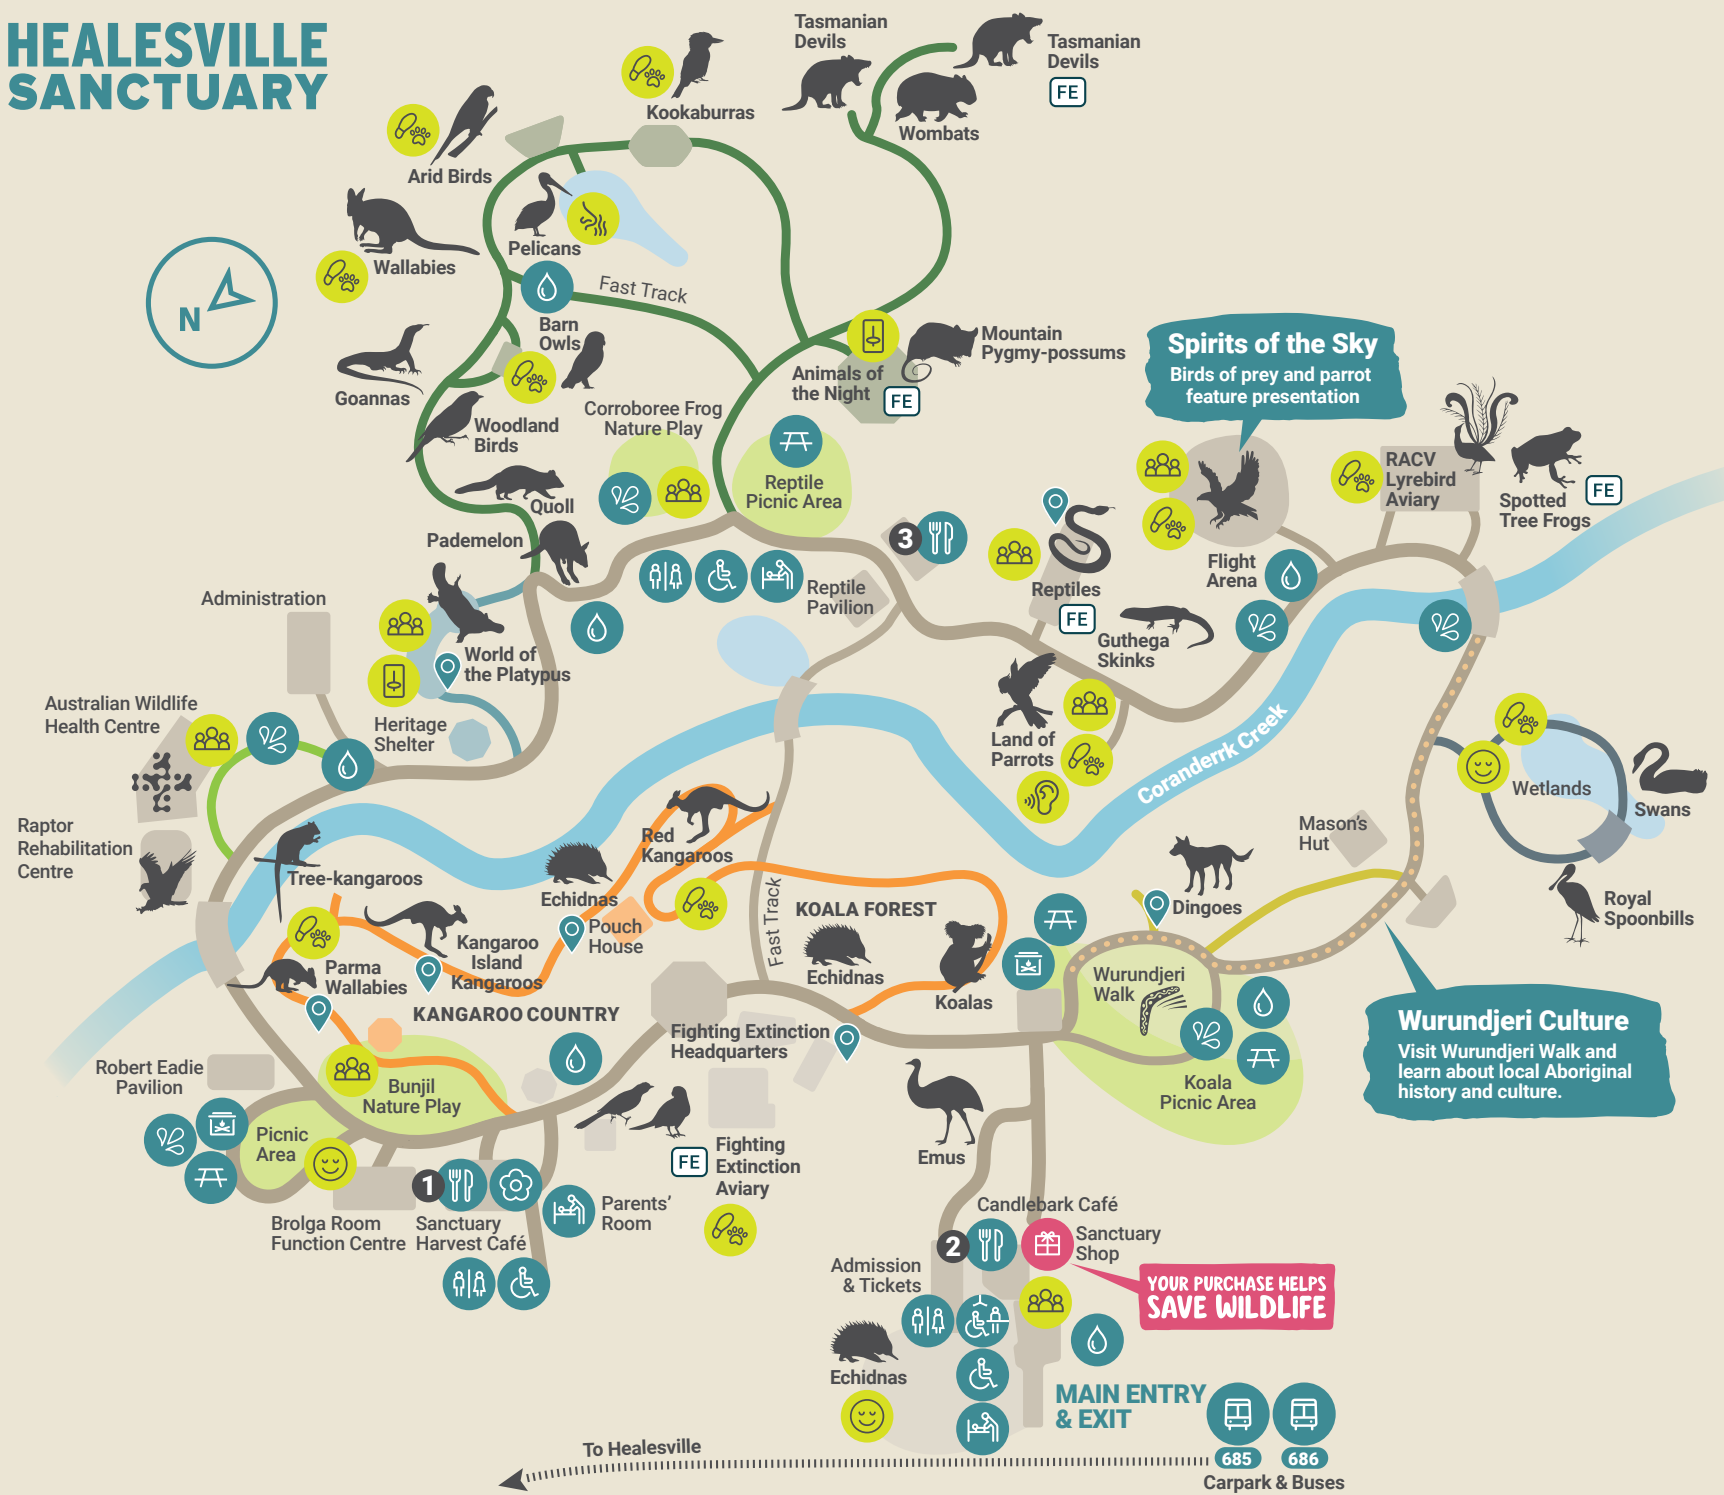

HEALESVILLE SANCTUARY

Map key

- Toilet
- Baby changing
- Accessible toilet
- Changing places toilet
- Food & drink
- Cool zone
- BBQ area
- Picnic area
- Drinking water
- Bus
- First aid
Alert a staff member if you require first aid.
- Sanctuary Shop
YOUR PURCHASE HELPS SAVE WILDLIFE
- Meeting point
Pre-purchased Close-up Encounter
- FE** Fighting extinction species
Use this icon to visit some of the 27 native threatened species that we are helping to save.

Sensory Key

- High visitation
- Loud noises
- Low lighting
- Strong smells
- Free ranging animals
- Low sensory area

Safety at the Sanctuary
In the interests of visitor and animal safety, please keep to the pathways, stay behind the safety barriers and do not feed the animals or free-roaming birds.

Animal habitats
Animals may be off display for short periods so we can care for them and their habitats. Some habitats are closed from 4.30pm.

Please note: Information provided and times specified may be subject to change.

The Sanctuary is smoke and vape-free.
Your ticket can be used as a pass-out.

We acknowledge the Traditional Custodians of the land on which we live and work, and pay our respects to Elders both past and present.